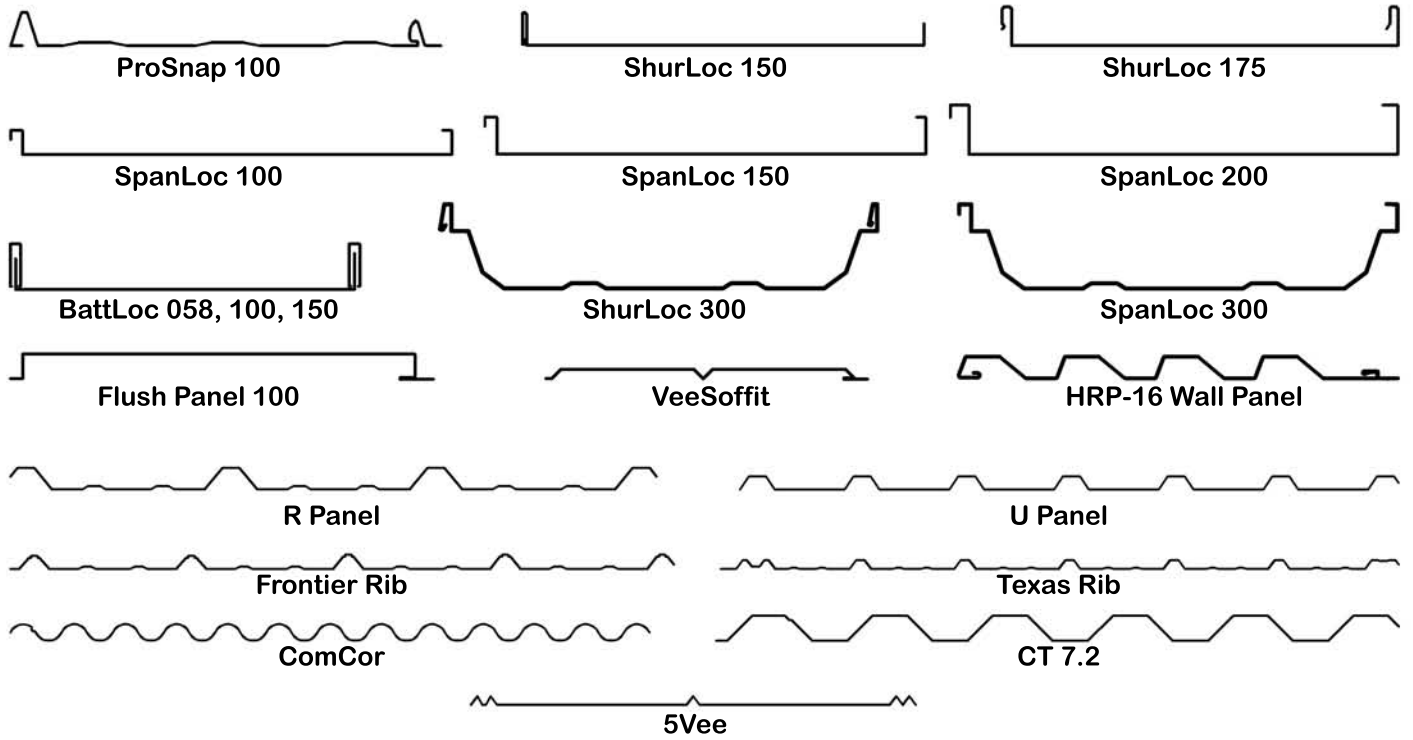

Black SRI = 31

Colony Green SRI = 27

Desert Sand SRI = 47

Crimson Red SRI = 31

Emerald Green SRI = 37

Light Stone SRI = 65

Rustic Red SRI = 38

Fern Green SRI = 28

Polar White SRI = 77

Berry SRI = 29

Panel Profiles

WeatherXL

WeatherXL is at its best in places where nature is at its worst. This silicone-modified polyester coating not only offers protection from harsh elements, it offers tremendous color and gloss retention plus extreme abrasion, chipping and marring resistance.